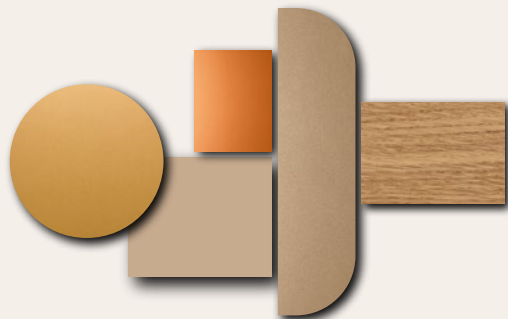

NUANCES AND SPECIAL EFFECTS
THAT GENERATE STRENGTH AND HARMONY

SAVANNAH

MOODBOARD

SAVANNAH is one of the moodboards of the **BALANCE** collection. It is a **palette inspired by the natural environment of the Savannah**, but also encapsulating the finishes, textures and details of this landscape.

SAVANNAH

MOODBOARD

FINISHES FOR INTERIORS MOODBOARD

PRODUCT INSPIRATIONS

THE NATURAL ENVIRONMENT
OF THE SAVANNAH

SAVANNAH

MOODBOARD

SAVANNAH FINISHES FOR INTERIORS

ELDORADO 24K SERIES

High-shine metal-effect coating - Bronze

BALANCE COLORS COLLECTION

BIO water-based top coat for flat glass - Savannah

ELDORADO 24K SERIES

High-shine metal-effect coating - Copper

IRIDEA METALLIC VMA SERIES

Water-based metallic coating - Copper

S-MATT OPX SERIES

Transparent polyurethane top coat for ultra-matt surfaces that are extremely resistant

SAVANNAH

MOODBOARD

ADD MORE
COLORS & SPECIALS EFFECTS
COMBINE YOUR MOODBOARD